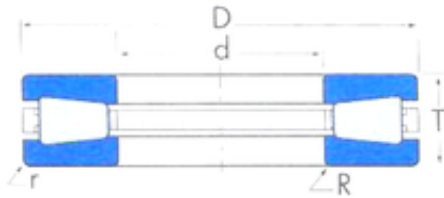

Hebei Hailan Bearing Manufacture Co.,...

T921 Timken Thrust Tapered Roller Bearing

Bearing No. T921

Size	234.95x546.1x127 mm
Bore Diameter	234,95 mm
Outer Diameter	546,1 mm
Width	127 mm
d	234,95 mm
D	546,1 mm
T	127 mm
R	16 mm
r	16 mm
Weight	171 Kg
Basic static load rating (C0)	21300000 kN
Basic dynamic load rating (Ca90)	1570000

T921 Bearing 2D drawings and 3D CAD models